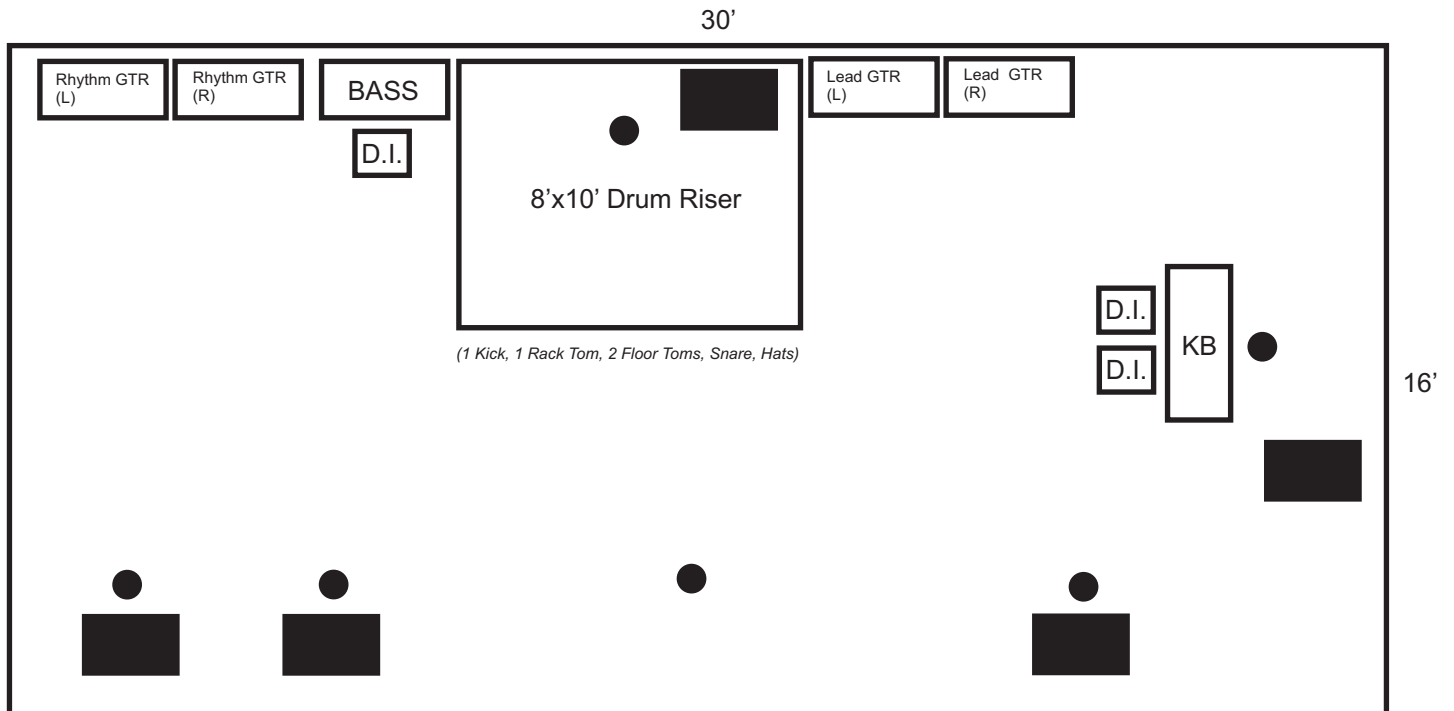

Dr. Ruth X

STAGE PLOT

1. VOCAL (Wireless)
2. VOCAL
3. VOCAL
4. VOCAL
5. VOCAL
6. VOCAL
7. Lead Guitar (L)
8. Lead Guitar (R)
9. Rhythm Guitar (L)
10. Rhythm Guitar (R)
11. KEYBOARD (L)
12. KEYBOARD (R)
13. BASS Guitar
14. Kick Drum
15. Snare
16. Rack Tom
17. Floor Tom
18. Floor Tom
19. High Hat
20. Overhead
21. Overhead
22. Open(EFX)
23. Open(EFX)
24. Open(EFX)

Norm (Lead Vox)
Pete (BG Vox, Rhythm GTR)
Mark (BG Vox, Lead GTR, Acoustic GTR)
Fred (BG Vox, Keyboards)
Dwain (BG Vox, Drums)
Kevin (BG Vox, Bass)

* 2x monitor mixes (minimum) required. Lead VOX has In-Ear Monitors

* 8'x10' Drum Riser Required

LEGEND

- Vocal Microphone
- Monitor